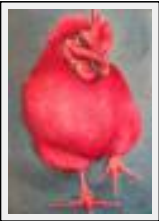

**"FORCE B"**

Size (HxW) : 50x70 cm

Style : realism / Tech. : Acrylic on canvas

Theme : Animals & pets / Category : Painting

Year : 2015

**"LA MELEE"**

Size (HxW) : 80x80 cm

Style : realism / Tech. : Acrylic on canvas

Theme : Animals & pets / Category : Painting

Year : 2015

**"LAMELEE"**

Size (HxW) : 70x50 cm

Style : realism / Tech. : Acrylic on canvas

Theme : Animals & pets / Category : Painting

Year : 2012

**"LE MULET"**