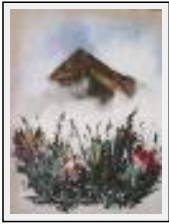

"Brume en montagne"

Size (HxW) : 55x46 cm (10 F) Framed
Style : realism / Tech. : Joining and Acrylics on canvas
Theme : Landscape / Category : Painting
Price : Euros 300
Year : 2005
Desc. : collage/acrylique sur toile brute