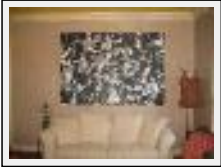

"Black Sea in Living"

Size (HxW) : 140x200 cm

Style : Abstract / Tech. : Acrylic on canvas

Theme : Not figurative / Category : Painting

Year : 2011