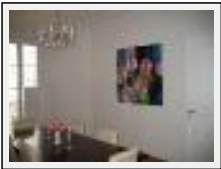

"Inspiration In the Dining Room"

Size (HxW) : 120x120 cm
Style : Abstract / Tech. : Acrylic on canvas
Theme : Nature / Category : Painting
Year : 2006

Desc. : A View of the painting « Inspiration » in the dining room