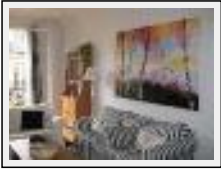

"Lover's Sky in Living Room"

Size (HxW) : 130x195 cm (120 F)

Style : Abstract / Tech. : Acrylic on canvas

Theme : Nature / Category : Painting

Year : 2006

Desc. : A View of the painting « Lover's Sky » in the living room