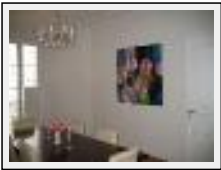

"Inspiration In the Dining Room"

Size (HxW) : 120x120 cm
Style : Abstract / Tech. : Acrylic on canvas
Theme : Nature / Category : Painting
Year : 2006

Desc. : A View of the painting « Inspiration » in the dining room