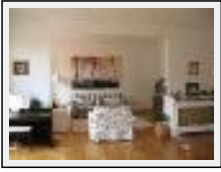

"Lover's Sky in Living Room 2"

Size (HxW) : 130x195 cm (120 F)

Style : Abstract / Tech. : Acrylic on canvas

Theme : Nature / Category : Painting

Year : 2006

Desc. : A View of the painting « Lover's Sky » in the living room