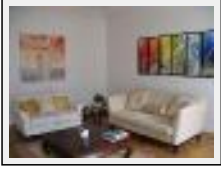

---

**In Situ Paintings**

---

**"Bamboo In Living Room"**

Size (HxW) : 90x210 cm Framed  
Style : Abstract / Tech. : Acrylic on canvas  
Theme : Nature / Category : Painting  
Sold  
Year : 2006

Desc. : A View of the paintings « Bamboos Dance » and « In Good Company » in the living room