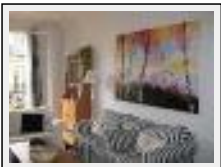

"Lover's Sky in Living Room"

Size (HxW) : 130x195 cm (120 F)
Style : Abstract / Tech. : Acrylic on canvas
Theme : Nature / Category : Painting
Year : 2006

Desc. : A View of the painting « Lover's Sky » in the living room