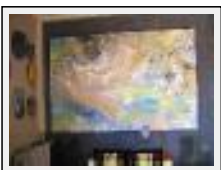

Year : 2011

"Heart Beat in LR"

Size (HxW) : 163x195 cm

Style : Abstract / Tech. : Acrylic on canvas

Theme : Not figurative / Category : Painting

"Symphony in living room"

Size (HxW) : 134x200 cm

Style : Abstract / Tech. : Acrylic on canvas