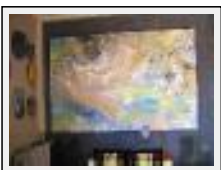

Size (HxW) : 130x195 cm (120 F)

Style : Abstract / Tech. : Acrylic on canvas

Theme : Not figurative / Category : Painting

Year : 2011

"Heart Beat in LR"

Size (HxW) : 163x195 cm

Style : Abstract / Tech. : Acrylic on canvas