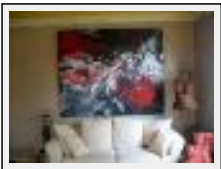

"Heart Beat in LR"

Size (HxW) : 163x195 cm

Style : Abstract / Tech. : Acrylic on canvas

Theme : Not figurative / Category : Painting