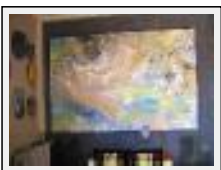

Style : Abstract / Tech. : Acrylic on canvas

Theme : Not figurative / Category : Painting

**"Symphony in living room"**

Size (HxW) : 134x200 cm

Style : Abstract / Tech. : Acrylic on canvas

Theme : Not figurative / Category : Painting