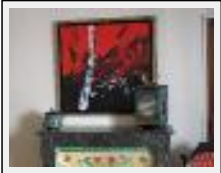

---

**In Situ Paintings**

---

**"Bamboo In Living Room"**

Size (HxW) : 90x210 cm Framed  
Style : Abstract / Tech. : Acrylic on canvas  
Theme : Nature / Category : Painting  
Sold  
Year : 2006

Desc. : A View of the paintings « Bamboos Dance » and « In Good Company » in the living room