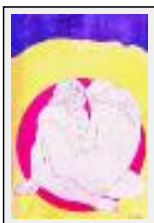

"Naissance du monde"

Size (HxW) : 70x50 cm

Style : Figurative Style / Tech. : Print on paper

Theme : nudes / Category : Drawing

Desc. : Couple humain dans les trois couleurs primaires