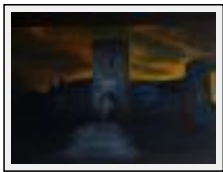

"chateau de Puivert"

Size (HxW) : 30x40 cm

Style : realism / Tech. : Oil on canvas

Theme : Landscape / Category : Painting

Price : Euros 150

Year : 2010

Desc. : huile sur toile