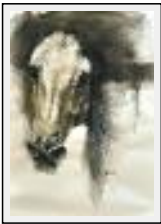

"Alerte VII"

Size (HxW) : 108x78 cm

Style : Figurative Style / Tech. : Pastel

Theme : Animals & pets / Category : Drawing

Desc. : Pastels, craie noire sur papier