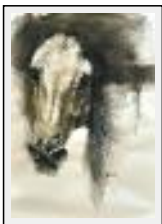

Theme : Animals & pets / Category : Drawing

Year : 2005

NEW

"Galop III"

Size (HxW) : 24x32 cm

Style : Figurative Style / Tech. : Watercolour on paper

Theme : Animals & pets / Category : Painting

Year : 2010