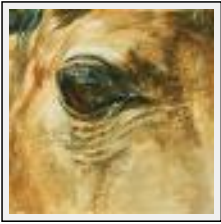

**"Oeil cheval alezan 4"**

Size (HxW) : 30x30 cm Framed

Style : Figurative Style / Tech. : Watercolour on paper

Theme : Animals & pets / Category : Painting

Sold

Year : 2006

**"Oeil cheval baie"**

Size (HxW) : 29x29 cm