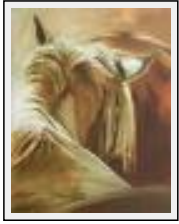

"Cheval vue de dos"

Size (HxW) : 41x33 cm (6 F)

Style : Figurative Style / Tech. : Oil on paper

Theme : Animals & pets / Category : Painting

Year : 2005