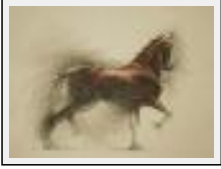

Size (HxW) : 50x65 cm (15 P)

Style : Figurative Style / Tech. : Charcoal on paper

Theme : Animals & pets / Category : Drawing

Sold

Year : 2006

Drawings / Researchs

"Frison trotte"

Size (HxW) : 30x40 cm