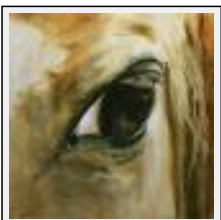

Theme : Animals & pets / Category : Painting

Sold

Year : 2005

**"Oeil alezan 5"**

Size (HxW) : 53x53 cm Framed

Style : Figurative Style / Tech. : Watercolour on paper

Theme : Animals & pets / Category : Painting