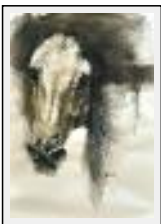

"Alerte VII"

Size (HxW) : 108x78 cm

Style : Figurative Style / Tech. : Pastel

Theme : Animals & pets / Category : Drawing

Desc. : Pastels, craie noire sur papier