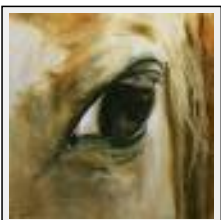

Year : 2006

"Cheval avant-main face"

Size (HxW) : 30x24 cm Framed

Style : Figurative Style / Tech. : Watercolour on paper

Theme : Animals & pets / Category : Painting

Sold

Year : 2005

"Oeil alezan 5"

Size (HxW) : 53x53 cm Framed

Style : Figurative Style / Tech. : Watercolour on paper

Theme : Animals & pets / Category : Painting

Sold

Year : 2006

"Oeil Anthea"

Size (HxW) : 29x29 cm

Style : Figurative Style / Tech. : Oil on paper