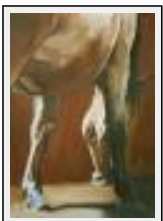

"Antérieurs cheval 2"

Size (HxW) : 56x42 cm

Style : Figurative Style / Tech. : Oil on paper

Theme : Animals & pets / Category : Painting

Year : 2005