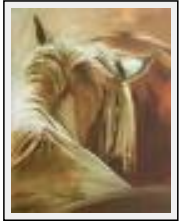

"Cheval vue de dos"

Size (HxW) : 41x33 cm (6 F)

Style : Figurative Style / Tech. : Oil on paper

Theme : Animals & pets / Category : Painting

Year : 2005