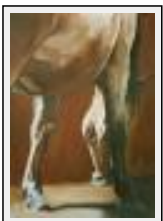

"Antérieurs cheval 2"

Size (HxW) : 56x42 cm

Style : Figurative Style / Tech. : Oil on paper

Theme : Animals & pets / Category : Painting

Year : 2005