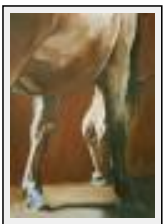

Sold

Year : 2006

"Antérieurs cheval"

Size (HxW) : 46x38 cm (8 F)

Style : Figurative Style / Tech. : Oil on paper

Theme : Animals & pets / Category : Painting

Year : 2005

"Antérieurs cheval 2"