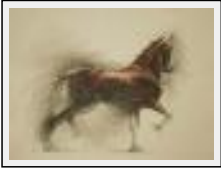

Size (HxW) : 50x65 cm (15 P)

Style : Figurative Style / Tech. : Charcoal on paper

Theme : Animals & pets / Category : Drawing

Sold

Year : 2006

---

**Drawings / Researchs**

---