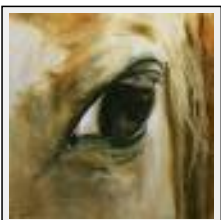

Theme : Animals & pets / Category : Painting

Sold

Year : 2005

**"Oeil alezan 5"**

Size (HxW) : 53x53 cm Framed

Style : Figurative Style / Tech. : Watercolour on paper

Theme : Animals & pets / Category : Painting