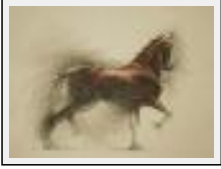

Size (HxW) : 50x65 cm (15 P)

Style : Figurative Style / Tech. : Charcoal on paper

Theme : Animals & pets / Category : Drawing

Sold

Year : 2006

---

**Drawings / Researchs**

---