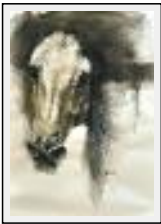

Theme : Animals & pets / Category : Drawing

Year : 2005

NEW

"Galop III"

Size (HxW) : 24x32 cm

Style : Figurative Style / Tech. : Watercolour on paper

Theme : Animals & pets / Category : Painting

Year : 2010