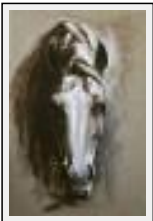

"Cheval 6"

Size (HxW) : 73x50 cm (20 M)

Style : Figurative Style / Tech. : mixed

Theme : Animals & pets / Category : Painting

Sold

Year : 2006