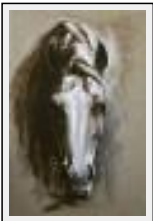

"Cheval 5"

Size (HxW) : 50x50 cm

Style : Figurative Style / Tech. : mixed

Theme : Animals & pets / Category : Painting

Sold

Year : 2006

"Cheval 6"

Size (HxW) : 73x50 cm (20 M)