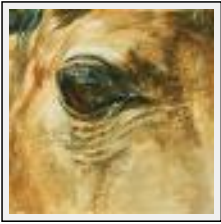

Theme : Animals & pets / Category : Painting

Sold

Year : 2005

"Oeil cheval alezan 4"

Size (HxW) : 30x30 cm Framed

Style : Figurative Style / Tech. : Watercolour on paper

Theme : Animals & pets / Category : Painting

Sold

Year : 2006

"Oeil cheval baie"

Size (HxW) : 29x29 cm

Style : Figurative Style / Tech. : Watercolour on paper

Theme : Animals & pets / Category : Painting

Sold

Year : 2005