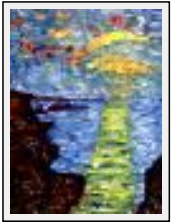

Theme : Landscape / Category : Painting

Year : 2005

Desc. : African village by night

"Gouffre"

Size (HxW) : 40x30 cm

Style : Impressionism / Tech. : Oil on hardboard

Theme : Land and sea / Category : Painting