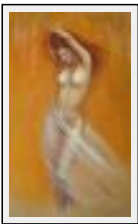

"L'air du temps"

Size (HxW) : 60x40 cm
Style : realism / Tech. : Pastel
Theme : Character / People / Category : Drawing
Year : 2008