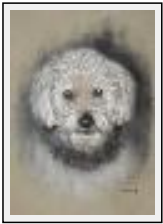

"Bobby"

Size (HxW) : 50x40 cm Framed
Style : Figurative Style / Tech. : Pastel
Theme : Animals & pets / Category : Drawing
Sold