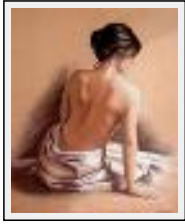

"Intimité"

Size (HxW) : 69x58 cm Framed
Style : realism / Tech. : Pastel
Theme : nudes / Category : Drawing
Sold
Year : 2006