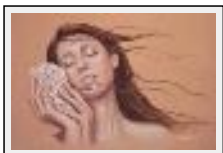

Theme : Character / People / Category : Drawing

Sold

"Océane"

Size (HxW) : 50x70 cm Framed

Style : realism / Tech. : Pastel

Theme : Portrait / Category : Drawing

Year : 2007

"Premier bal"