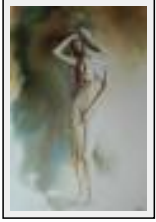

"Lumière"

Size (HxW) : 80x60 cm Framed

Style : Expressionism / Tech. : Watercolour on paper

Theme : nudes / Category : Painting