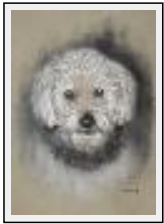

"Bobby"

Size (HxW) : 50x40 cm Framed
Style : Figurative Style / Tech. : Pastel
Theme : Animals & pets / Category : Drawing
Sold