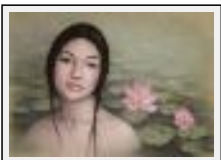

"Fleur de lotus"

Size (HxW) : 42x56 cm

Style : realism / Tech. : Pastel

Theme : Oriental / Category : Drawing

Sold

Year : 2007