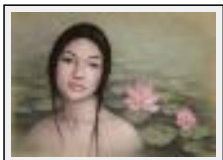

"Fleur de lotus"

Size (HxW) : 42x56 cm

Style : realism / Tech. : Pastel

Theme : Oriental / Category : Drawing

Sold

Year : 2007