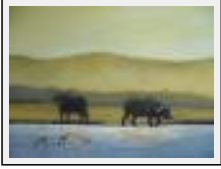

Africa

"Buffles"

Size (HxWxP) : 60x92x2 cm (30 M)
Style : realism / Tech. : mixed
Theme : Animals & pets / Category : Painting
Price : Euros 300
Sold
Year : 2007