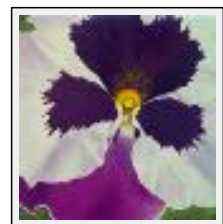

"Coeur de pensée"

Size (HxW) : 50x50 cm Framed
Style : Hyperrealist / Tech. : Oil on canvas
Theme : Flower / Category : Painting
Year : 2006