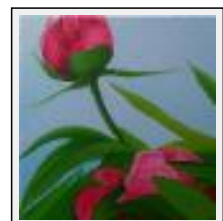

"pivoine 3"

Size (HxW) : 40x40 cm

Style : realism / Tech. : Oil on canvas

Theme : Still life / Category : Painting

Year : 2013