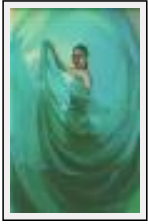

"Puzzle"

Size (HxW) : 46x33 cm (8 P)
Style : Symbolism / Tech. : Oil on canvas
Theme : Water / Category : Painting
Year : 2002