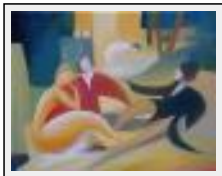

"Le déjeuner sur l'herbe"

Size (HxW) : 40x50 cm

Style : Fantasy / Tech. : Oil on canvas

Theme : Character / People / Category : Painting

Price : Euros 200

Year : 2007

Desc. : free design from the Edouard Manet painting