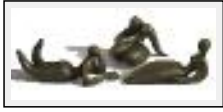

"Sur la Plage"

Size (HxWxP) : 7x20x7 cm

Style : Fantasy / Tech. : Clay

Theme : Character / People / Category : Sculpture

Price : Euros 150

Sold

Year : 2006

Desc. : 3 petits personnages en terre cuite patinée, De 20 cm