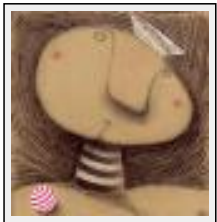

"série le ballon"

Size (HxW) : 20x20 cm

Style : Figurative Style / Tech. : mixed

Theme : Character / People / Category : Collage/drawing

Year : 2009