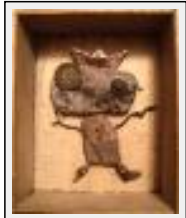

"dans la boîte"

Size (HxW) : 18x15 cm

Style : Strange Art / Tech. : mixed

Theme : Character / People / Category : Sculpture

Year : 2008

the last ones