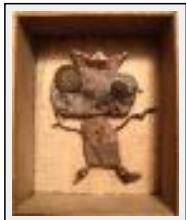

"dans la boîte"

Size (HxW) : 18x15 cm

Style : Strange Art / Tech. : mixed

Theme : Character / People / Category : Sculpture

Year : 2008

the last ones