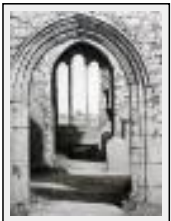

Theme : Mindscapes / Category : Painting

Year : 2014

**"Hortus Conclusus"**

Size (HxW) : 101x76 cm

Style : Symbolism / Tech. : Acrylic on board

Theme : Allegories / Category : Painting

Year : 2016

**"Entrance Exit"**