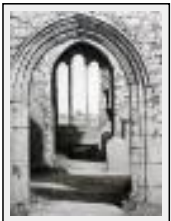

"Entrance Exit"

Size (HxW) : 61x46 cm (12 P)

Style : Symbolism / Tech. : Acrylic on board

Theme : Building / Category : Painting

Year : 2014