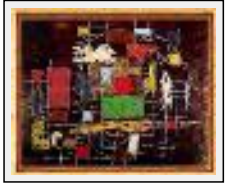

Year : 1968

"Les marguerites"

Size (HxW) : 65x50 cm (15 P)

Style : Figurative Style / Tech. : Oil on hardboard

Theme : Still life / Category : Painting

Year : 1968

Abstract (painting)

"Carré Rouge"