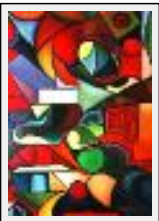

"194"

Size (HxW) : 110x80 cm - Weight : 1000 g
Style : Abstract / Tech. : Oil on canvas
Theme : Imagination / Category : Painting
Year : 1997