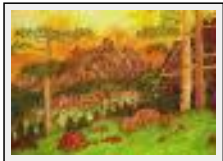

"Elle était là"

Size (HxW) : 36x51 cm Framed

Style : Figurative Style / Tech. : Pastel

Theme : Landscape / Category : Painting