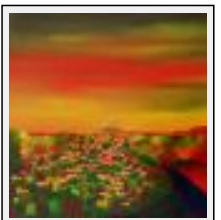

"La citadelle"

Size (HxW) : 40x40 cm

Style : Figurative Style / Tech. : Oil on linen

Theme : Landscape / Category : Painting