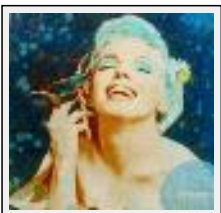

Style : Figurative Style / Tech. : mixed

Theme : Portrait / Category : Painting

Price : Euros 45

Year : 2007

Desc. : Mixed technique and customisation (sequins, beads and rhinestones)

**"Portrait gris Jacques Brel"**

Size (HxWxP) : 20x20x2 cm - Weight : 500 g

Style : Figurative Style / Tech. : mixed

Theme : Portrait / Category : Painting

Price : Euros 45

Year : 2007

Desc. : Pencil portrait, mixed technique and customisation (sequins, beads and rhinestones)

**"Portrait Marilyn Monroe à l'oiseau"**

Size (HxWxP) : 20x20x2 cm - Weight : 500 g

Style : Figurative Style / Tech. : mixed

Theme : Portrait / Category : Painting

Price : Euros 45

Year : 2007

Desc. : Mixed technique and customisation (sequins, beads and rhinestones)