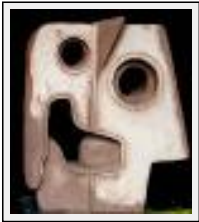

"perroquet Guacamayo stylisé"

Size (HxWxP) : 35x30x15 cm - Weight : 6000 g

Style : Ethnic / Tech. : Clay

Theme : Animals & pets / Category : Sculpture

Price : Euros 600

Year : 2008

Desc. : painted resin