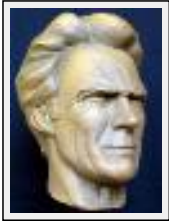

"Clint Eastwood"

Size (HxWxP) : 40x19x22 cm - Weight : 5000 g
Style : realism / Tech. : Clay
Theme : Portrait / Category : Sculpture
Price : Euros 800
Year : 2009
Desc. : synthetic plaster painted like bronze