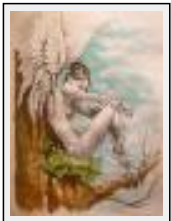

"Bird"

Size (HxW) : 32x24 cm

Style : Fantasy / Tech. : Pencil on paper

Theme : Bird / Category : Drawing

Year : 2014

Desc. : mine graphite et aquarelle sur papier