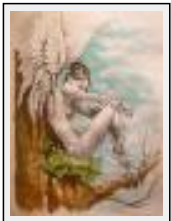

Size (HxW) : 48x36 cm

Style : Fantasy / Tech. : mixed

Theme : Still life / Category : Drawing

Desc. : drawin and red wine

"Rhinocéros2"

Size (HxW) : 36x48 cm

Style : Fantasy / Tech. : Mixed media on paper

Theme : Nature / Category : Drawing