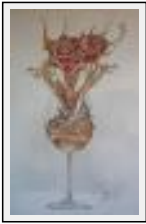

"Parfum de Rouge"

Size (HxW) : 48x36 cm

Style : Fantasy / Tech. : mixed

Theme : Still life / Category : Drawing

Desc. : drawin and red wine