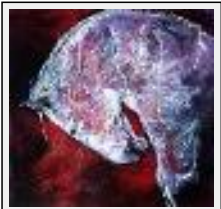

Style : Figurative Style / Tech. : Acrylic on canvas

Theme : Animals & pets / Category : Painting

Year : 2007

"Fuga"

Size (HxW) : 100x100 cm

Style : Figurative Style / Tech. : Oil on linen

Theme : Animals & pets / Category : Painting

Year : 2007

"Jocoso"

Size (HxW) : 100x100 cm

Style : Figurative Style / Tech. : Oil

Theme : Animals & pets / Category : Painting

Year : 2006

"Ombre I"

Size (HxW) : 160x120 cm