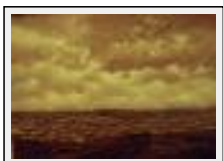

Desc. : huile sur toile

"nejja"

Size (HxW) : 50x62 cm

Style : realism / Tech. : Oil on canvas

Theme : Atmospheric / Category : Painting

"nuage"

Size (HxW) : 80x100 cm

Style : realism / Tech. : Oil on canvas