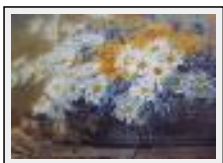

"Brassée de marguerites"

Size (HxW) : 30x40 cm

Style : Figurative Style / Tech. : Pastel

Theme : Flower / Category : Drawing

Desc. : pastel sec sur papier