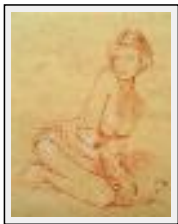

"Femme agenouillée"

Size (HxW) : 64x45 cm
Style : realism / Tech. : Coloured pencils on paper
Theme : nudes / Category : Drawing
Year : 1998
Desc. : Red shalk