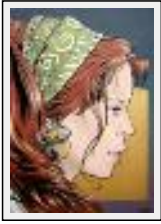

"Blonde dessinée"

Size (HxW) : 32x24 cm Framed

Style : Figurative Style / Tech. : Mixed media on paper

Theme : Portrait / Category : Comic strip

Year : 1990

Desc. : Pop-Art influence

"Femme aux boucles"

Size (HxW) : 70x50 cm