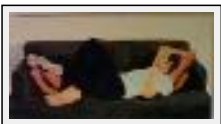

"Repot"

Size (HxW) : 62x120 cm

Style : Impressionism / Tech. : Acrylic on wood

Theme : Still life / Category : Painting

Year : 2007