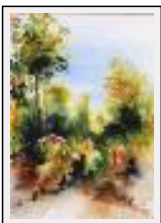

"Entrez !"

Size (HxW) : 35x25 cm

Style : realism / Tech. : Watercolour on paper

Theme : Landscape / Category : Painting

Price : Euros 100

Year : 2017

Desc. : aquarelle sur papier 300g