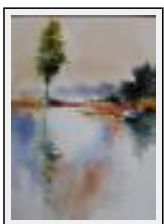

"Grand pont"

Size (HxW) : 31x45 cm

Style : realism / Tech. : Watercolour on paper

Theme : Landscape / Category : Painting

Price : Euros 120

Year : 2016

Desc. : Aquarelle sur papier grain fin

"Je plonge"