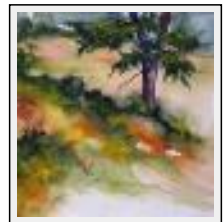

"Je pars"

Size (HxW) : 30x30 cm

Style : realism / Tech. : Watercolour on paper

Theme : Landscape / Category : Painting

Price : Euros 80

Desc. : aquarelle sur papier 300g