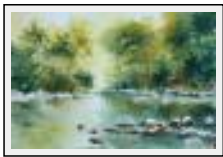

"L'ébouriffé"

Size (HxW) : 23x31 cm

Style : Figurative Style / Tech. : Watercolour on paper

Theme : Landscape / Category : Painting

Sold

Year : 2007

Desc. : Papier Arches 300 g/m2 Grain fin

Rivers