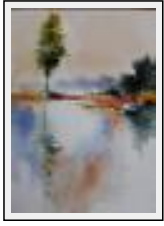

"Je plonge"

Size (HxW) : 31x23 cm

Style : realism / Tech. : Watercolour on paper

Theme : Landscape / Category : Painting

Price : Euros 100

Year : 2018

Desc. : Aquarelle sur papier grain fin